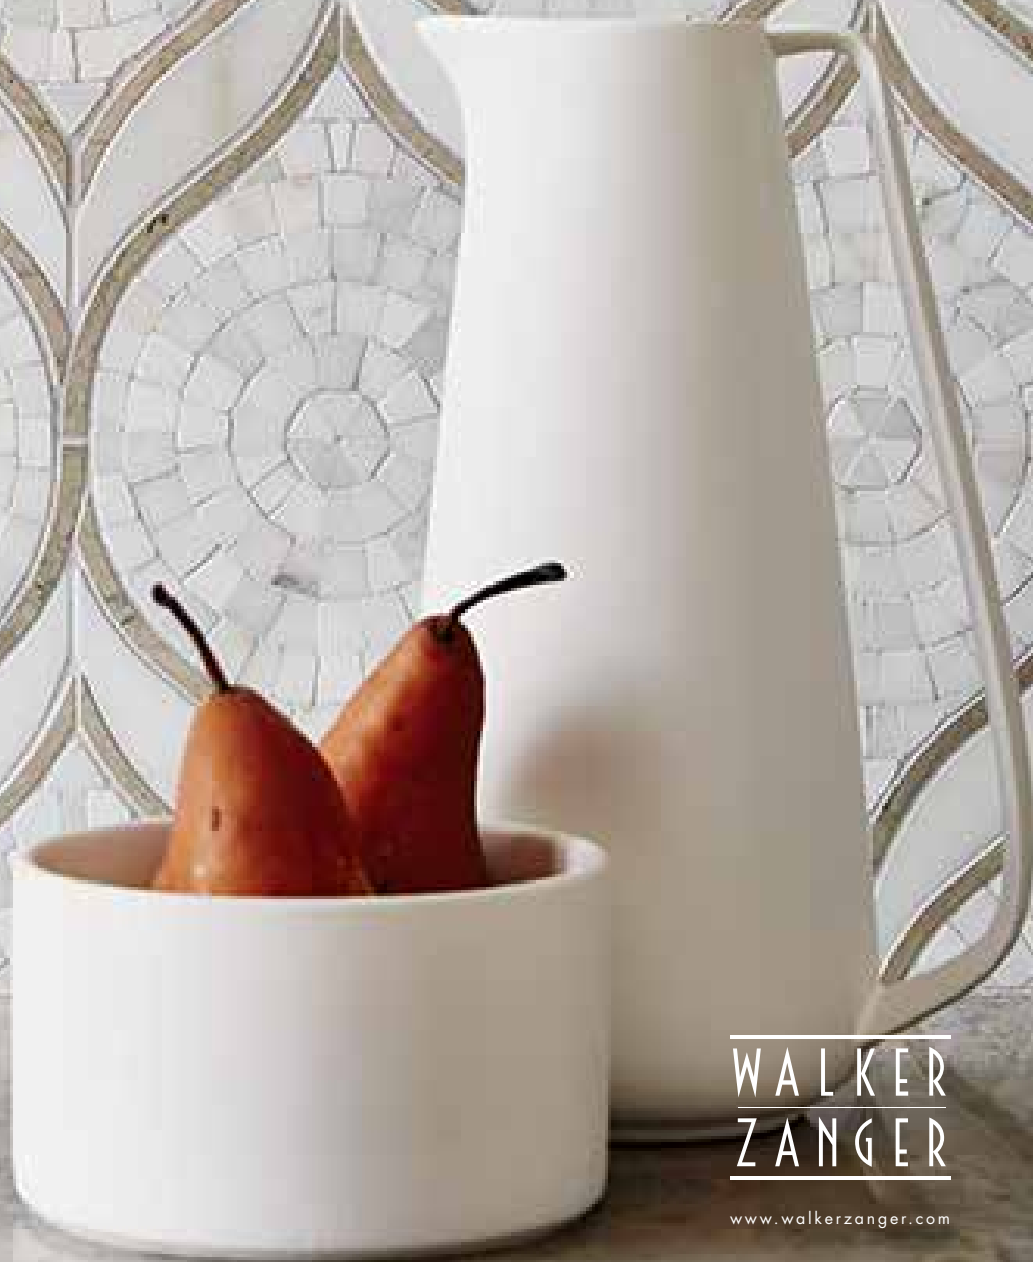

TANGENT™

WALKER
ZANGER

www.walkerzanger.com

A tangent is defined as “a line that touches but does not intersect a curve.” It is a word that describes geometry, but also one used to describe heading off in directions unknown. Both definitions are appropriate for our new collection of decorative stone mosaics, in which abstract geometry and mid-century modern design influences merge with the beauty of natural stone, creating a richness of pattern and color that will beguile you anew each time you see it.

scale: 1/8" = 1"

This spread Floor: Astral Night Decorative Field, Calacata
 wall: Zepha Mosaic, Calacata

Apex Pattern, Calacata

Apex Pattern, Café

Apex Pattern, Celeste

Astral Night, Calacata

Merge Pattern, Calacata