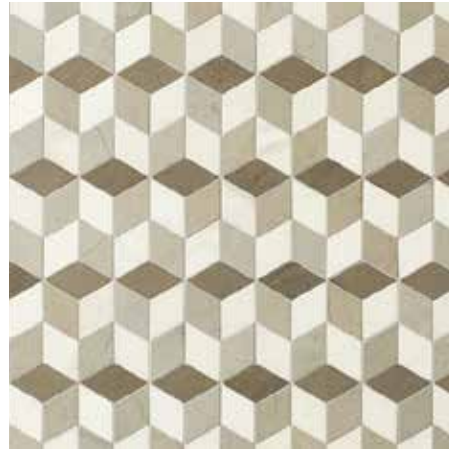

TANGENT™

WALKER
ZANGER

www.walkerzanger.com

A tangent is defined as “a line that touches but does not intersect a curve.” It is a word that describes geometry, but also one used to describe heading off in directions unknown. Both definitions are appropriate for our new collection of decorative stone mosaics, in which abstract geometry and mid-century modern design influences merge with the beauty of natural stone, creating a richness of pattern and color that will beguile you anew each time you see it.

scale: 1/8" = 1"

This spread Floor: Astral Night Decorative Field, Calacata
 wall: Zepha Mosaic, Calacata

Apex Pattern, Calacata

Apex Pattern, Café

Apex Pattern, Celeste

Astral Night, Calacata

Merge Pattern, Calacata

Ripple Pattern, Café

Zephyr Pattern, Calacata

Honeycomb Pattern, Linen

Chevron Mosaic, Ash

Chevron Mosaic, Calacata

Chevron Mosaic, Crema

Facet Pattern, Calacata

Facet Pattern, Ash

Hive Pattern, Calacata

Hive Pattern, Celeste

Hive Pattern, Crema

Lattice Pattern, Calacata

Lattice Pattern, Ash

Lattice Pattern, Crema

Prism Pattern, Calacata

Prism Pattern, Ash