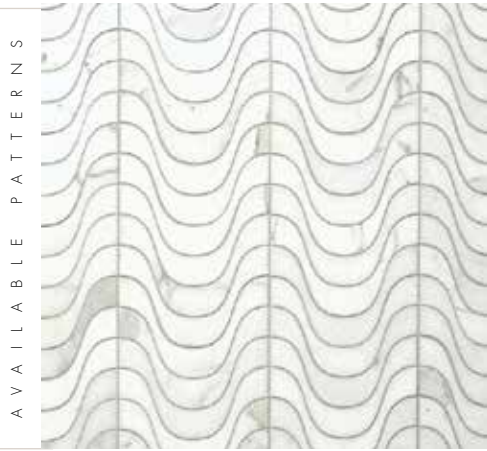

scale: 1/8" = 1"

This spread Floor: Astral Night Decorative Field, Calacata
 wall: Zepha Mosaic, Calacata

Apex Pattern, Calacata

Apex Pattern, Café

Apex Pattern, Celeste

Astral Night, Calacata

Merge Pattern, Calacata

Merge Pattern, Linen

Honeycomb Pattern, Calacata

Honeycomb Pattern, Ash

Honeycomb Pattern, Linen

Ipanema Pattern, Calacata

Ipanema Pattern, Crema

Ripple Pattern, Calacata

Ripple Pattern, Ash