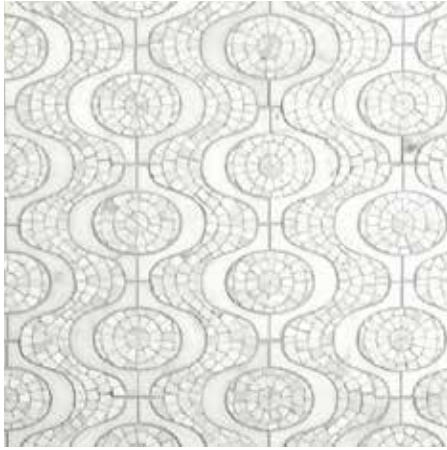

scale: 1/8" = 1"

This spread Floor: Astral Night Decorative Field, Calacata
 wall: Zepha Mosaic, Calacata

Apex Pattern, Calacata

Apex Pattern, Café

Apex Pattern, Celeste

Astral Night, Calacata

Merge Pattern, Calacata

Merge Pattern, Linen

Honeycomb Pattern, Calacata

Honeycomb Pattern, Ash

Honeycomb Pattern, Linen

Ipanema Pattern, Calacata

Ipanema Pattern, Crema

Ripple Pattern, Calacata

Ripple Pattern, Ash

Ripple Pattern, Café

Zephyr Pattern, Calacata

Honeycomb Pattern, Linen

Chevron Mosaic, Ash

Chevron Mosaic, Calacata

Chevron Mosaic, Crema

Facet Pattern, Calacata

Facet Pattern, Ash

Hive Pattern, Calacata

Hive Pattern, Celeste

Hive Pattern, Crema

Lattice Pattern, Calacata

Lattice Pattern, Ash

Lattice Pattern, Crema

Prism Pattern, Calacata

Prism Pattern, Ash