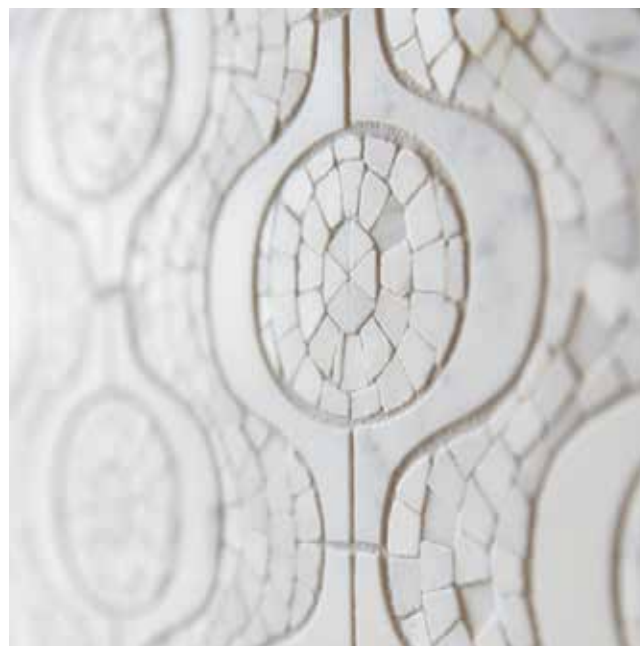

TANGENT™

WALKER
ZANGER

www.walkerzanger.com

A tangent is defined as “a line that touches but does not intersect a curve.” It is a word that describes geometry, but also one used to describe heading off in directions unknown. Both definitions are appropriate for our new collection of decorative stone mosaics, in which abstract geometry and mid-century modern design influences merge with the beauty of natural stone, creating a richness of pattern and color that will beguile you anew each time you see it.

Hive Pattern, Calacata

Hive Pattern, Celeste

Hive Pattern, Crema

Lattice Pattern, Calacata

Lattice Pattern, Ash

Lattice Pattern, Crema

Prism Pattern, Calacata

Prism Pattern, Ash

Ripple Border, Café
5 3/8" x 12 1/2"

Ipanema Border, Ash
6 3/8" x 13 5/8"

Ipanema Border, Crema
6 3/8" x 13 5/8"

Merge Pattern, Calacata, Ash Grey

Ipanema Pattern, Calacata

Type of Product	Durability/Application*	Variation*	Special Notes*
STONE MOSAIC			
TANGENT	Medium	Antique	Residential: All interior surfaces, including bathroom walls/floors, shower walls/floors** and kitchen backsplashes. Exterior walls. Commercial: Interior and exterior walls and medium traffic interior floors.

*Please visit walkerzanger.com for key to usage guide.

**Flannel and Ash Grey not recommended for use on shower floors; Ash Grey Chevron Mosaic and 1" x 6" field, not recommended for shower walls.

Shown on Front: Zephyr, Calacata