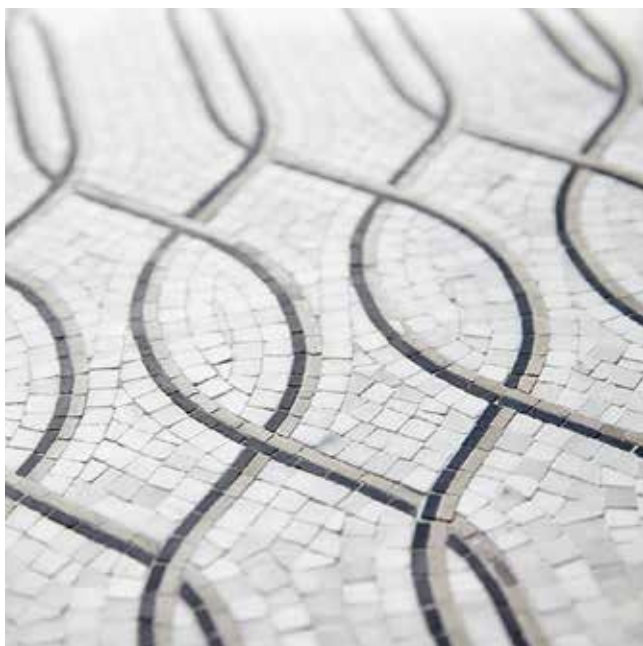

TANGENT™

WALKER
ZANGER

www.walkerzanger.com

A tangent is defined as “a line that touches but does not intersect a curve.” It is a word that describes geometry, but also one used to describe heading off in directions unknown. Both definitions are appropriate for our new collection of decorative stone mosaics, in which abstract geometry and mid-century modern design influences merge with the beauty of natural stone, creating a richness of pattern and color that will beguile you anew each time you see it.

Hive Pattern, Calacata

Hive Pattern, Celeste

Hive Pattern, Crema

Lattice Pattern, Calacata

Lattice Pattern, Ash

Lattice Pattern, Crema

Prism Pattern, Calacata

Prism Pattern, Ash

Vector Pattern, Calacata

Field Tile, Ash
2" x 6"

Field Tile, Calacata
2" x 6"

Field Tile, Crema
2" x 6"

Ellipse Border, Ash
6 1/2" x 14 3/8"

Ellipse Border, Crema
6 1/2" x 14 3/8"

Ripple Border, Ash
5 3/8" x 12 1/2"

Ripple Border, Café
5 3/8" x 12 1/2"

Ipanema Border, Ash
6 3/8" x 13 5/8"

Ipanema Border, Crema
6 3/8" x 13 5/8"

Merge Pattern, Calacata, Ash Grey

Ipanema Pattern, Calacata

Type of Product	Durability/Application*	Variation*	Special Notes*
STONE MOSAIC			
TANGENT	Medium	Antique	Residential: All interior surfaces, including bathroom walls/floors, shower walls/floors** and kitchen backsplashes. Exterior walls. Commercial: Interior and exterior walls and medium traffic interior floors.